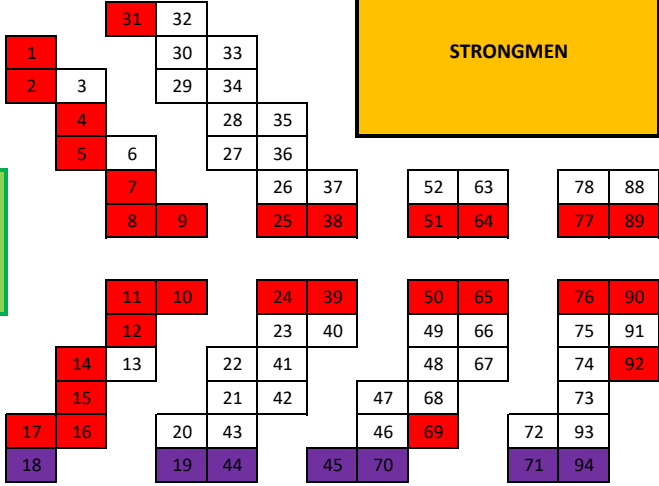

Monument Road

WINE AND FOOD

F1 F2 F3 F4 F5 F6
F7
F8

WOOD CHOPPING
STRONGMEN

Mounted Games/Six Bar

GAMES PARKING

S
T
A
G
E

VILLAGE GREEN

KIDZ ZONE

Amusements

TRADE PARKING

McAlley Lane

Pony Club

St Johns

i LOST KIDS
EFTPOS

WOOL SHEAR

ALL SITES 6M X 6M
PREMIUM SITE
PREMIUM + POWER
STANDARD SITE
FOOD SITE
TOTAL SITES

S SHOW SECRETARY
31 LOST KIDS
7 INFORMATION
61 EFTPOS
8
107